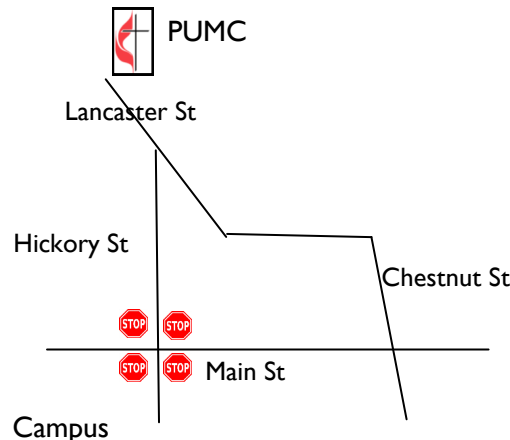

Need a ride to Church?
We'd love to pick you up!

Pick-ups for 8:30 & 11:00 Worship:
At your dorm - Sign up on
the campus ministry page
of the church website.

You are welcome to join:

- Bell Choir
- Worship Band
- Teaching Sunday School
- Attending Sunday Morning
- Youth Group Helper
- Family Promise of Grant County
- Ruby's Pantry

Listen to Christian Music on the radio with:
102.5 Madison, WI 95.9 Platteville, WI
88.5 Dubuque, IA 96.9 Dubuque, IA

Excited for Extra Freedom?

**Come to Pioneer
Wesley Campus
Ministry and see
what you can
DO with it!**

Platteville UMC is located ½ mile from
campus, up Hickory St., turn left on Lancaster
St. We're just up a bit on the right at
1065 Lancaster St.

Platteville United Methodist Church
Rev Brenda Whitford, Pastor
1065 Lancaster St
Platteville, WI 53818
Church Office: 608-348-9508
Website: plattevilleumc.org

• Passion Conference

Going to Atlanta Jan 2-4 for the conference of your life!

Revolutionize your life while Rebuilding the lives of others!

Possibility of a Spring Break
Mission trip